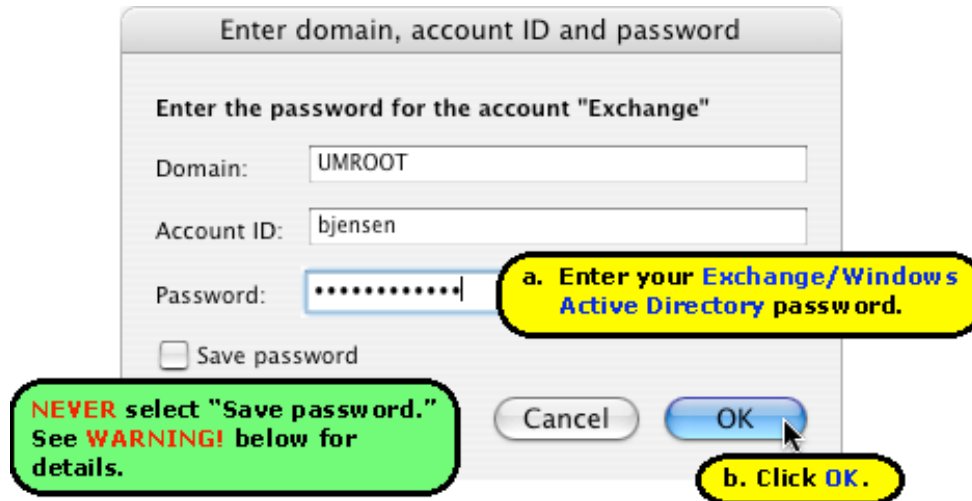

[Go to the main \*Using\* document](#)

When you start Entourage, you'll receive the following login (authentication) window:

**WARNING!** NEVER click the "Remember my password" checkbox. Doing so allows anyone gaining access to your computer to use your Exchange account. Among other things, that person can read your e-mail and could send malicious messages in your name.